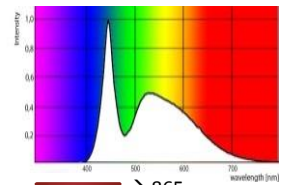

3W

5,5W

10W

30W

50W

100W

warm white → 830

neutral white → 865