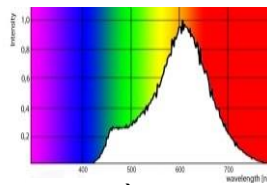

3W

5,5W

10W

30W

50W

100W

warm white → 830

neutral white → 865